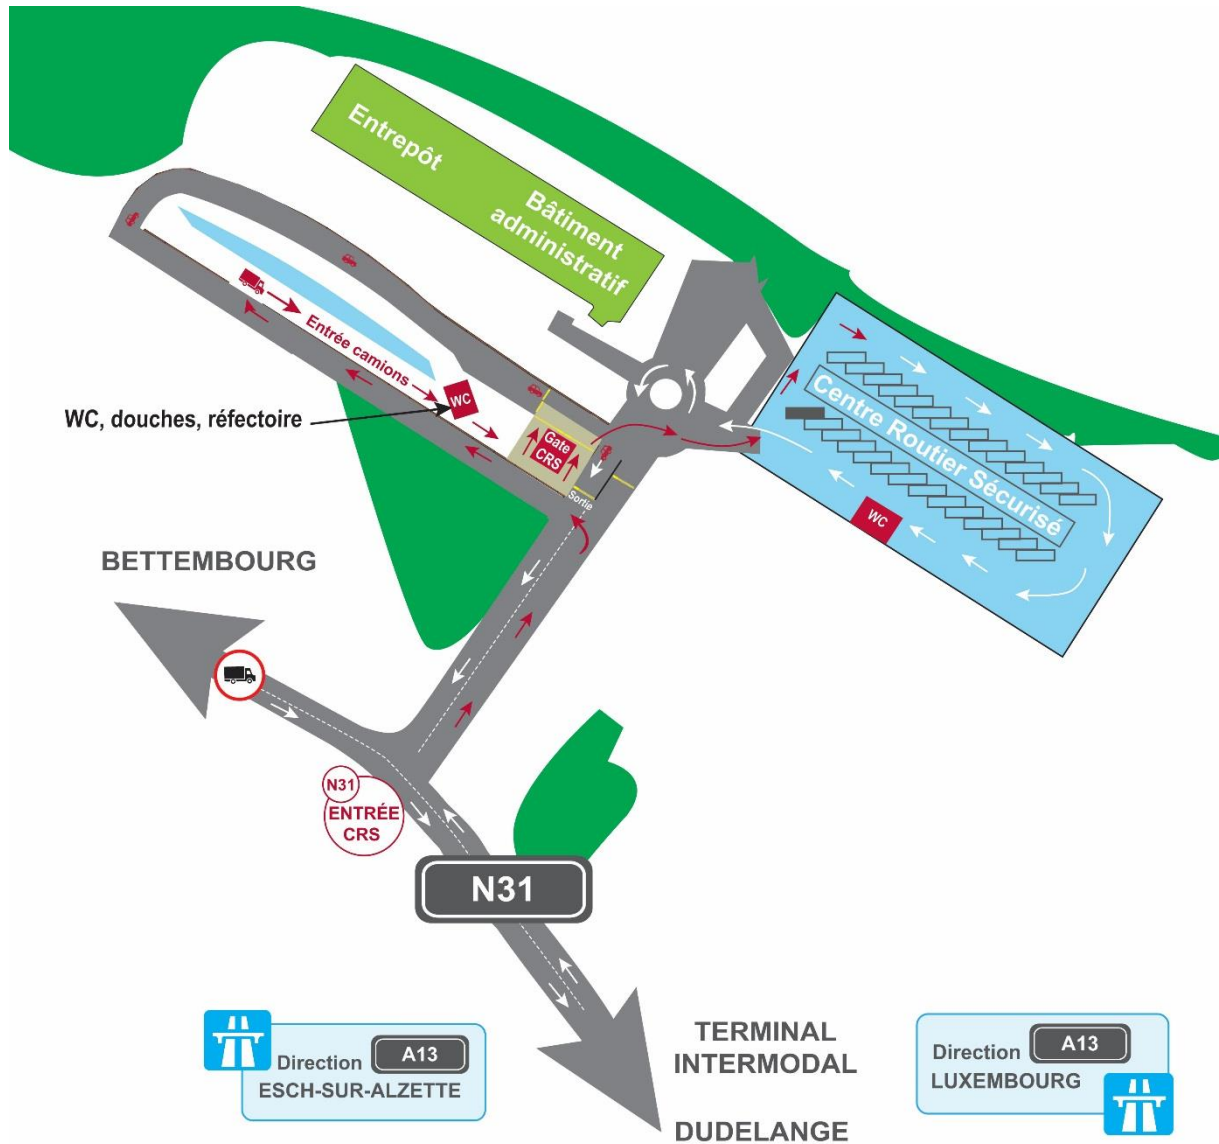

## CFL site services

Centre Routier Sécurisé  
Zone industrielle Schéleck 2

L-3225 Bettembourg

Tel (+352) 4996-4931

[Gate.CRS@cfl-siteservices.lu](mailto:Gate.CRS@cfl-siteservices.lu)

[info@cfl-siteservices.lu](mailto:info@cfl-siteservices.lu)

## Verkehrsplan – CRS – gesicherter Truck Stop